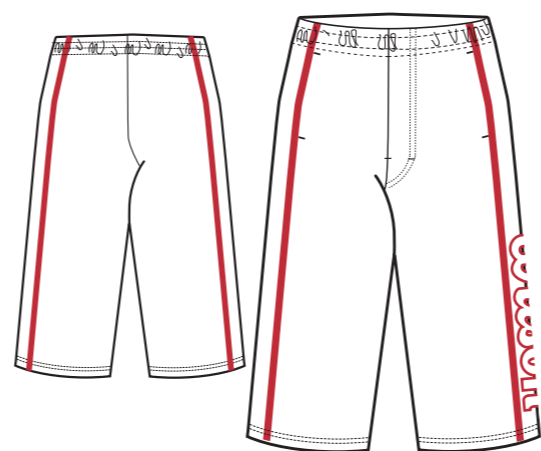

Switzerland SMU

White Red

WMS 4380 BF HOODY

White / Red

WMS 4382 SJ TEE SHIRT

White / Red

Red / White

WMS 4384 SJ LONG SLEEVE TEE SHIRT

Red / White

WMS 4386 BF PANT

Red / White

WMS 4388 SJ SHORT

White / Red

C B FOLDED TAB