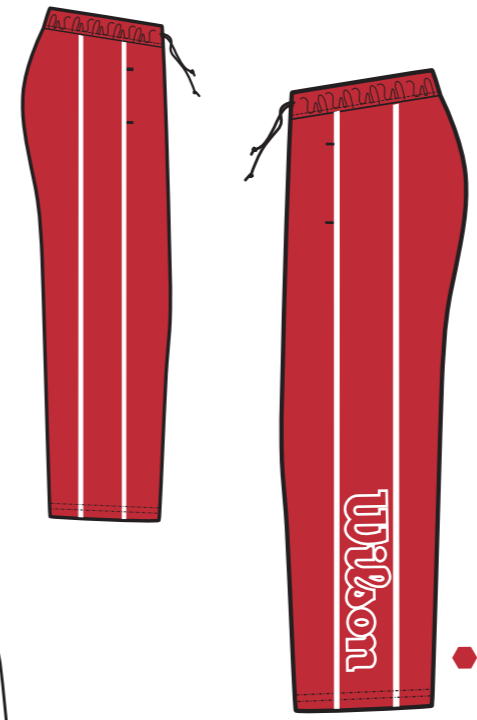

Switzerland SMU

White Red

WMS 4380 BF HOODY

White / Red

WMS 4382 SJ TEE SHIRT

White / Red

Red / White

WMS 4384 SJ LONG SLEEVE TEE SHIRT

Red / White

WMS 4386 BF PANT

Red / White

WMS 4388 SJ SHORT

White / Red

C B FOLDED TAB