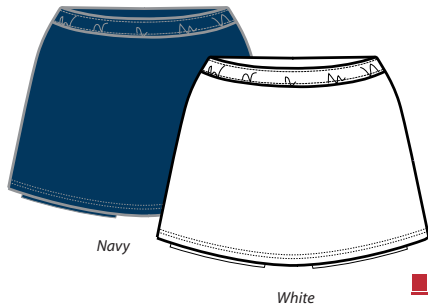

Autumn Winter 2006

White Red Navy

WWC1551 CP  
Classic Polo shirt

WWC4700 CI  
Printed Tee shirt

WWC1553 FL  
Microfleece Gilet

WWC4705 PL  
Knitted Poly skirt  
with ballshort underneath

WWC5037 PL  
Ball Short

WWC3085 MF  
Microfibre Skirt

WWC2026 MF  
Woven pant