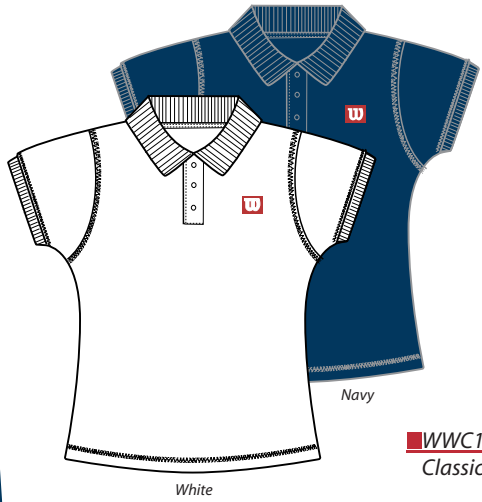

Autumn Winter 2006

White Red Navy

WWC1551 CP  
Classic Polo shirt

WWC4700 CI  
Printed Tee shirt

WWC1553 FL  
Microfleece Gilet

WWC4705 PL  
Knitted Poly skirt  
with ballshort underneath

WWC5037 PL  
Ball Short