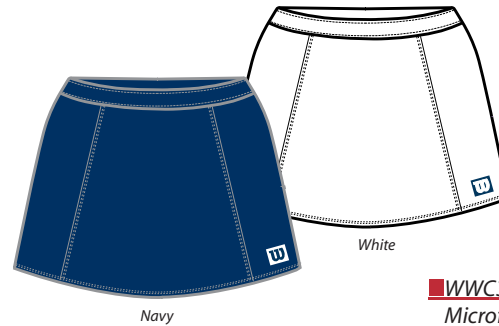

Autumn Winter 2006

White Red Navy

WWC1551 CP  
Classic Polo shirt

WWC4700 CI  
Printed Tee shirt

WWC1553 FL  
Microfleece Gilet

WWC4705 PL  
Knitted Poly skirt  
with ballshort underneath

WWC5037 PL  
Ball Short

WWC3085 MF  
Microfibre Skirt

WWC2026 MF  
Woven pant