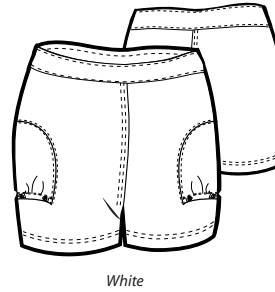

Autumn Winter 2006

White Red Navy

WWC1551 CP  
Classic Polo shirt

WWC4700 CI  
Printed Tee shirt

WWC1553 FL  
Microfleece Gilet

WWC4705 PL  
Knitted Poly skirt  
with ballshort underneath

WWC5037 PL  
Ball Short