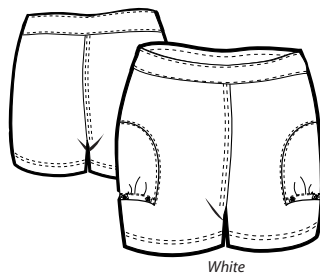

W

Autumn Winter 2006

White/Red

Navy/White

Turquoise/White

WWC4700 CI
Printed Tee Shirt

Black/Turquoise

Navy

Turquoise

Red

WWC1551 CP
Classic Polo Shirt

White

Black

White

Navy

WWC1553 FL
Microfleece Gillet

White

WWC5037 PL
Ballshort

Navy

White

WWC3085 MF
Microfibre Skirt

White

Navy

Red