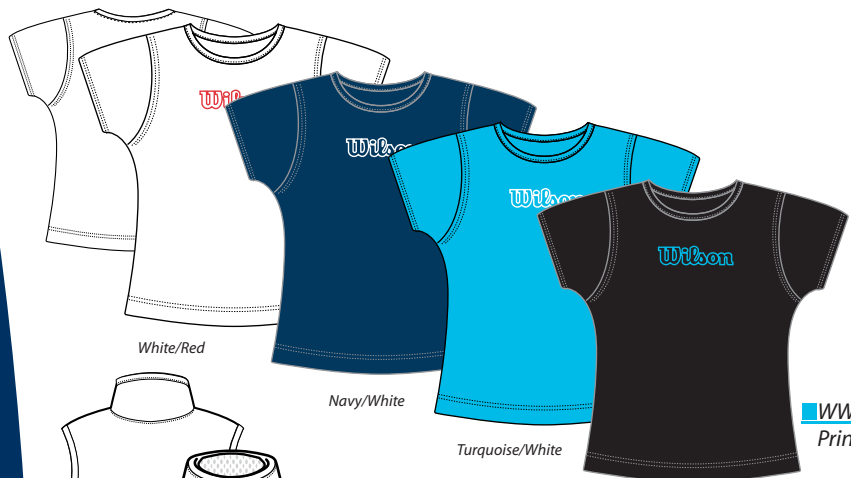

W

Autumn Winter 2006

White/Red

Navy/White

Turquoise/White

WWC4700 CI
Printed Tee Shirt

Black/Turquoise

Navy

Turquoise

Red

WWC1551 CP
Classic Polo Shirt

White

Black

White

Navy

WWC1553 FL
Microfleece Gillet

White

WWC5037 PL
Ballshort

Navy

White

WWC3085 MF
Microfibre Skirt

White

Navy

Red

Black

WWC9737 BF
Half Zip Sweat

WWC2025 MF
Woven Short

Navy

WWC2026 MF
Woven Pant

Womens Classic Elements