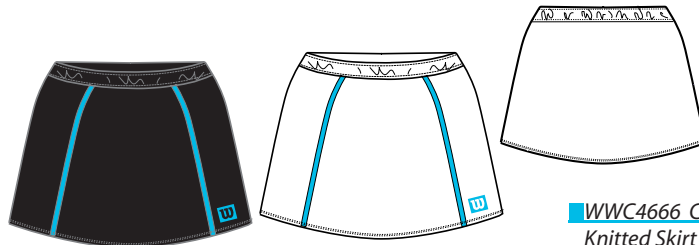

# Autumn Winter 2006

White Turquoise Black

White/Turquoise

Black/Turquoise

**WWC4660 CS**  
Tennis Poloshirt

White/Turquoise

Black/Turquoise

**WWC4668 LB**  
Knitted Zip Through Jacket

White/Turquoise

Black/Turquoise

**WWC4662 CS**  
Sleeveless Top

Black/Turquoise

White/Turquoise

**WWC4666 CS**  
Knitted Skirt

White/Turquoise

Black/Turquoise