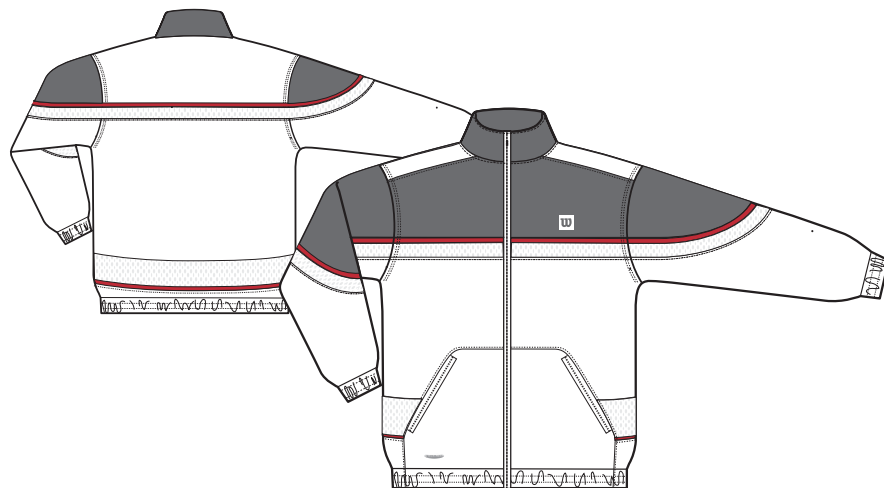

Autumn Winter 2006

White
Red
Jet

White/Jet/Red

■ **WMT4146 RS**
Hypertek Tracksuit

White

Jet

■ **WMT4147 RS**
Hypertek Regular
length short

Mens Tournament