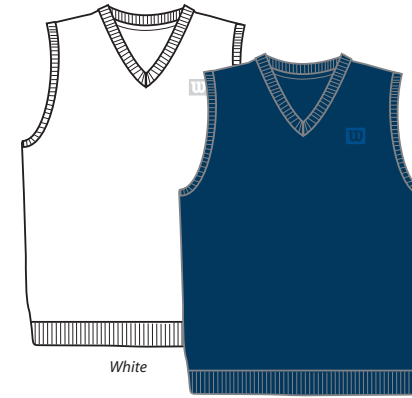

Autumn Winter 2006

White
Red
Navy

White

Navy

■ **WMC5824 CP**
Classic Polo Shirt

White

Navy

■ **WMC4226 MS**
Tee Shirt with contrast
mesh panels

White

Navy

■ **WMC0078 SJ**
Tee Shirt with raised
logo print

Navy

■ **WMC9450 MF**
Track top

Navy

■ **WMC9419 MF**
Track Pant

White

Navy

■ **WMC1321 FL**
Microfleece Slipover

Navy

White

■ **WMC0099 ME**
Classic Microfibre
Tennis short with
inner brief

Mens Core Collection