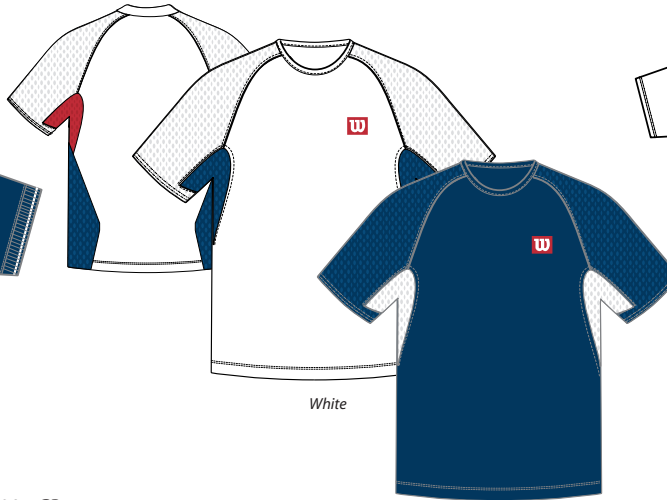

Autumn Winter 2006

White
Red
Navy

White

Navy

■ **WMC5824 CP**
Classic Polo Shirt

White

Navy

■ **WMC4226 MS**
Tee Shirt with contrast
mesh panels

White

Navy

■ **WMC0078 SJ**
Tee Shirt with raised
logo print

Navy

■ **WMC9450 MF**
Track top

Navy

■ **WMC9419 MF**
Track Pant

White

Navy

■ **WMC1321 FL**
Microfleece Slipover

Navy

White

■ **WMC0099 ME**
Classic Microfibre
Tennis short with
inner brief

Mens Core Collection