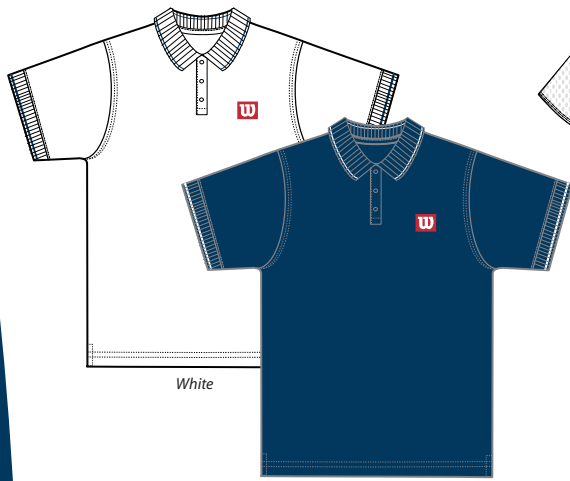

Autumn Winter 2006

White
Red
Navy

White

Navy

■ **WMC5824 CP**
Classic Polo Shirt

White

Navy

■ **WMC4226 MS**
Tee Shirt with contrast
mesh panels

White

Navy

■ **WMC0078 SJ**
Tee Shirt with raised
logo print

Navy

■ **WMC9450 MF**
Track top

Navy

■ **WMC9419 MF**
Track Pant

White

Navy

■ **WMC1321 FL**
Microfleece Slipover

Navy

White

■ **WMC0099 ME**
Classic Microfibre
Tennis short with
inner brief

Mens Core Collection