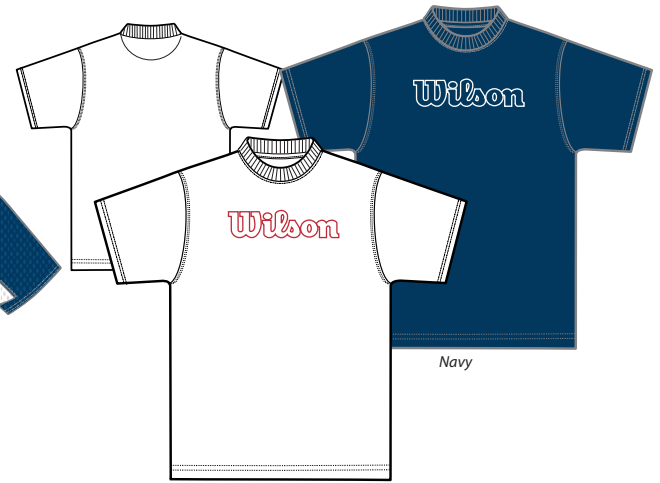

Autumn Winter 2006

White
Red
Navy

White

Navy

■ **WMC5824 CP**
Classic Polo Shirt

White

Navy

■ **WMC4226 MS**
Tee Shirt with contrast
mesh panels

White

Navy

■ **WMC0078 SJ**
Tee Shirt with raised
logo print

Navy

■ **WMC9450 MF**
Track top

Navy

■ **WMC9419 MF**
Track Pant

White

Navy

■ **WMC1321 FL**
Microfleece Slipover

Navy

White

■ **WMC0099 ME**
Classic Microfibre
Tennis short with
inner brief

Mens Core Collection