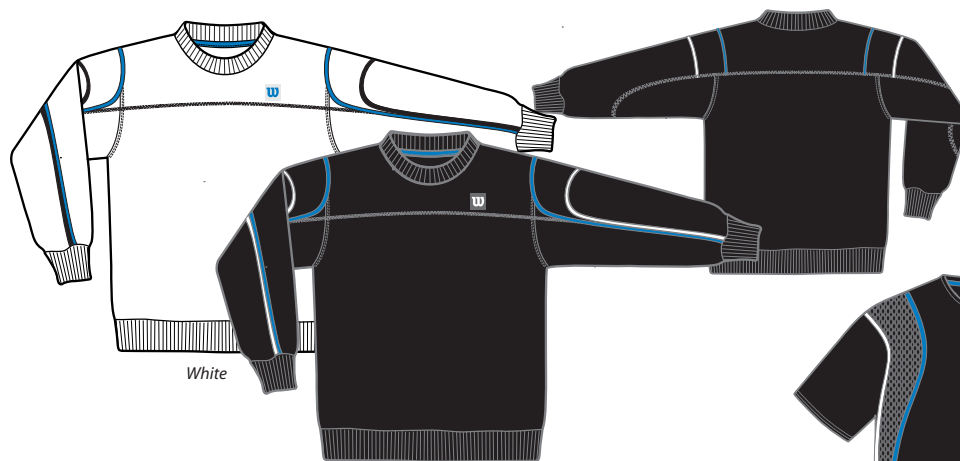

Autumn Winter 2006

White Wave Black

White

Black

■ **WMC5212 BF**  
Squash Sweatshirt

Black

White

■ **WMC5210 MS**  
Squash Tee shirt

White

Black

■ **WMC5211 MF**  
Squash short  
with inner brief

## Mens Classic Squash