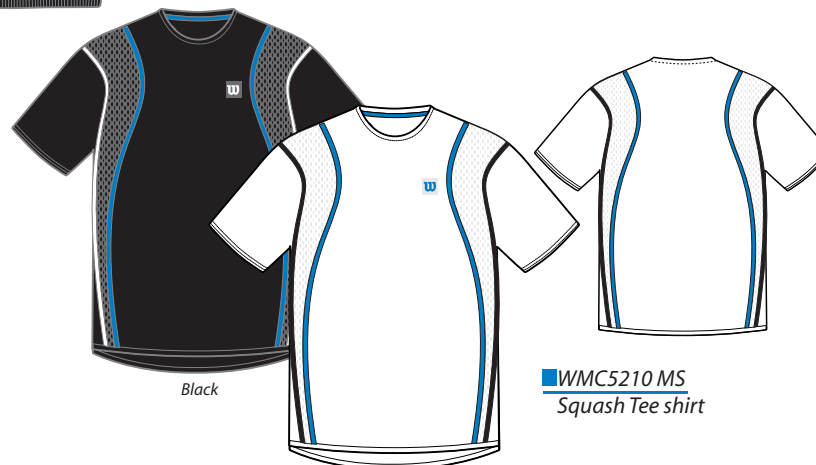

Autumn Winter 2006

White Wave Black

White

Black

■ **WMC5212 BF**  
Squash Sweatshirt

Black

White

■ **WMC5210 MS**  
Squash Tee shirt

White

Black

■ **WMC5211 MF**  
Squash short  
with inner brief

## Mens Classic Squash