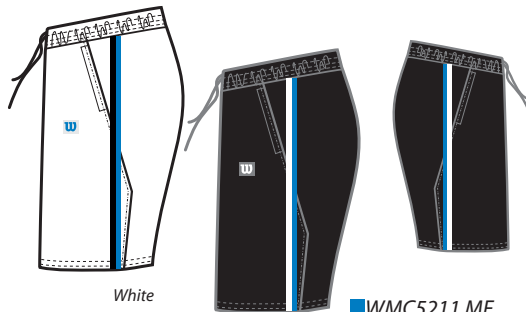

Autumn Winter 2006

White Wave Black

White

Black

■ **WMC5212 BF**  
Squash Sweatshirt

Black

White

■ **WMC5210 MS**  
Squash Tee shirt

White

Black

■ **WMC5211 MF**  
Squash short  
with inner brief