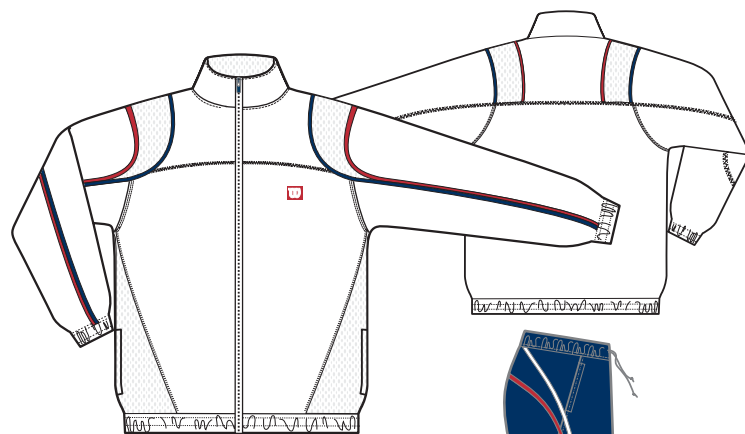

Autumn Winter 2006

White
Red
Navy

White/Navy/Red

WMC5056 PD
Polyester Tracksuit

Navy

WMC5054 PD
Woven Short

Mens Classic